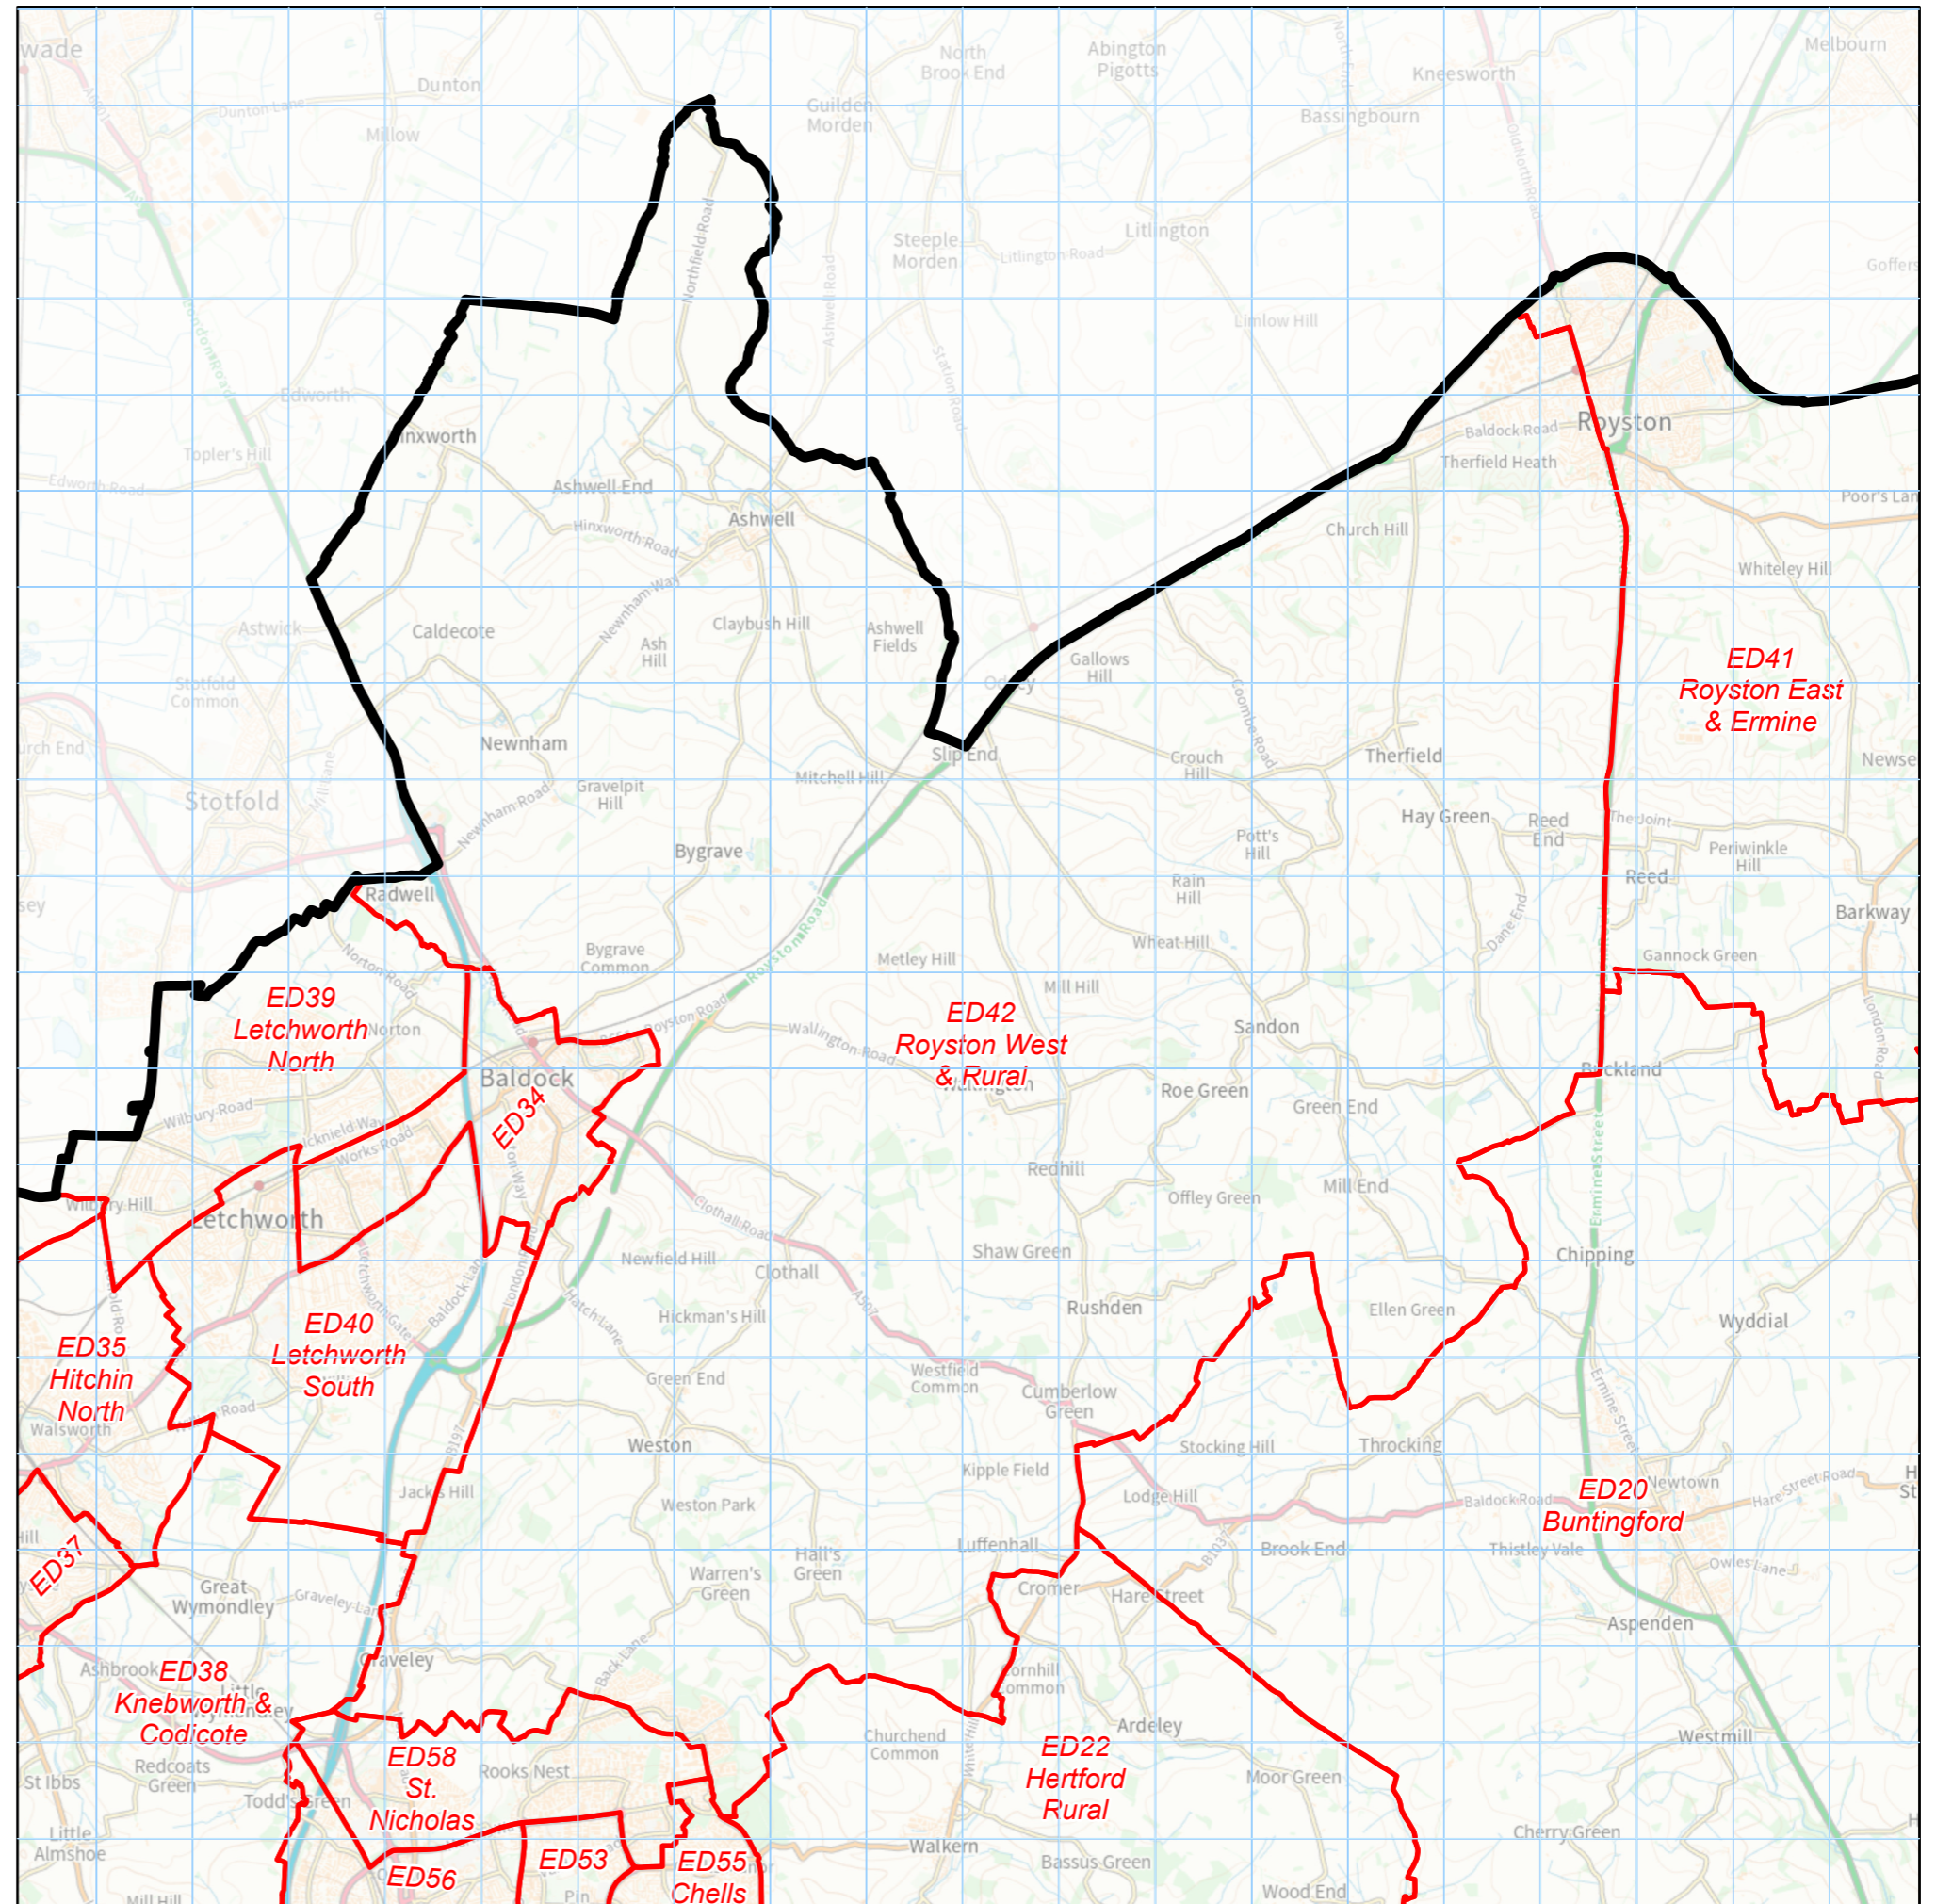

# Royston West & Rural 2025 Electoral Division 42

### Overview

Scale: 1:74,000 0 0.5 1 1.5 2 2.5 3 3.5 4 4.5 5 5.5 Km